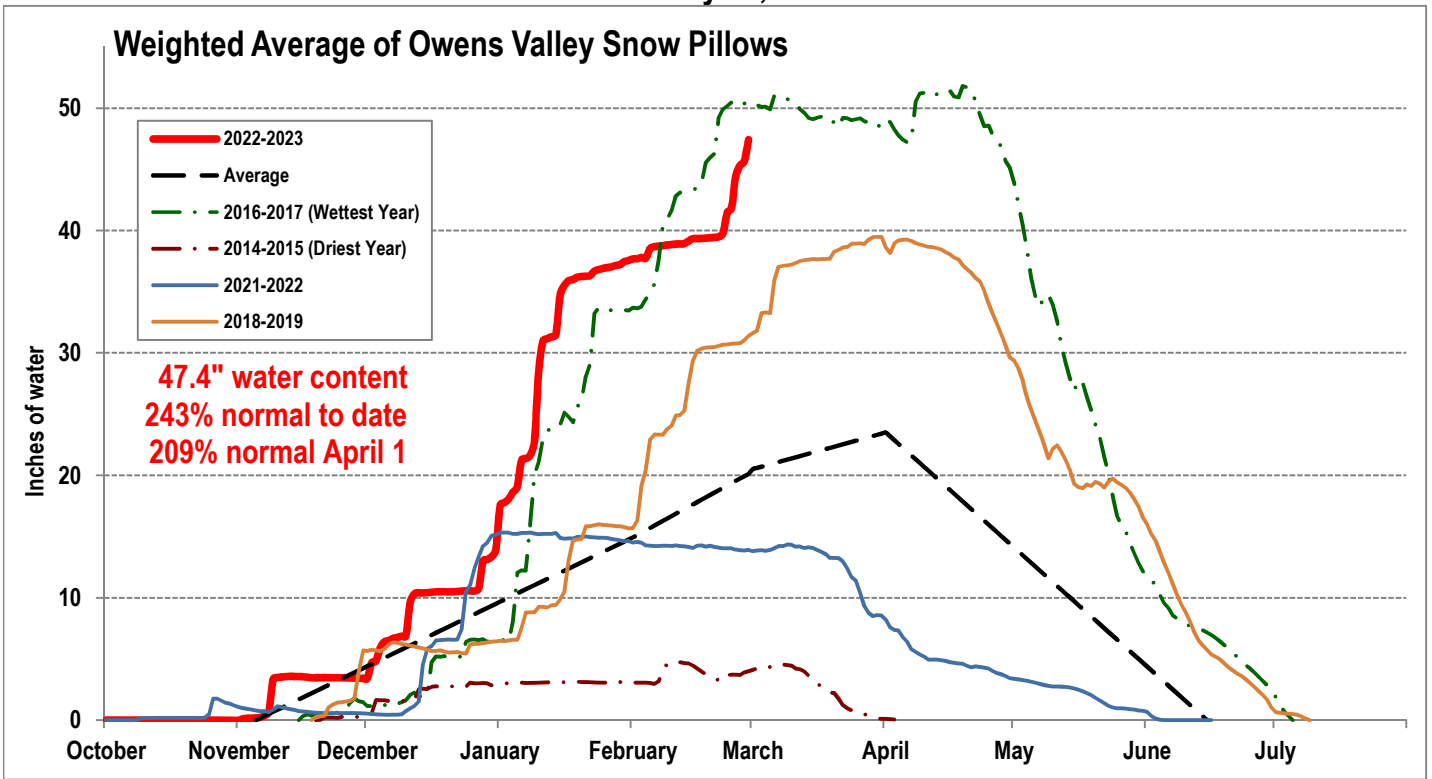

# EASTERN SIERRA CURRENT PRECIPITATION CONDITIONS February 28, 2023

*Measurement as Inches Water Content; Precipitation totals are cumulative for water year beginning Oct 1*