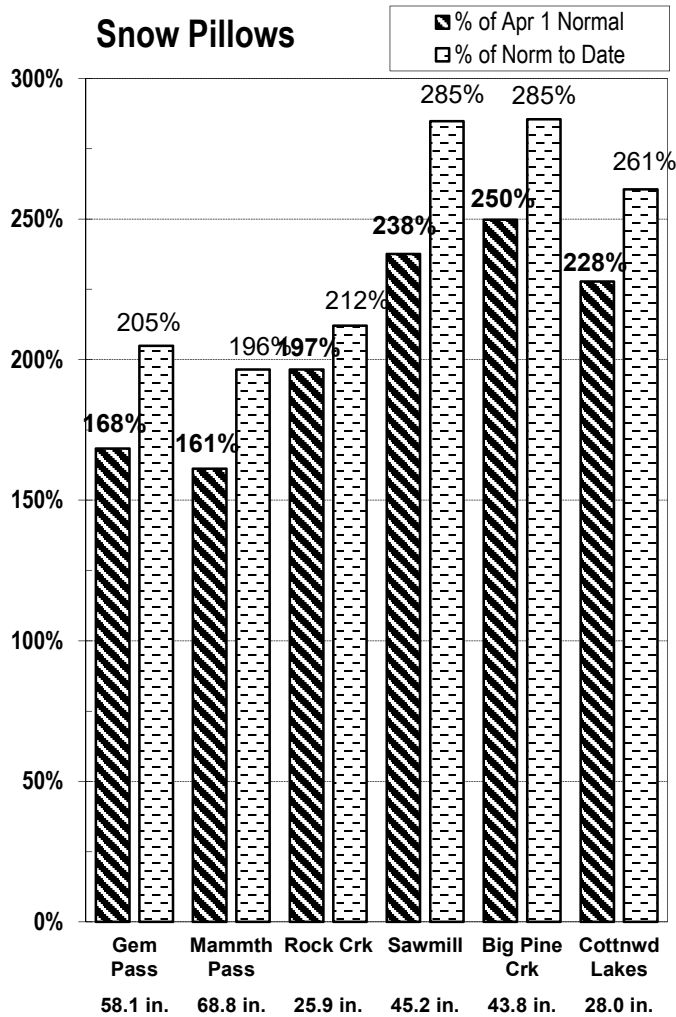

# EASTERN SIERRA CURRENT PRECIPITATION CONDITIONS February 28, 2023

*Measurement as Inches Water Content; Precipitation totals are cumulative for water year beginning Oct 1*