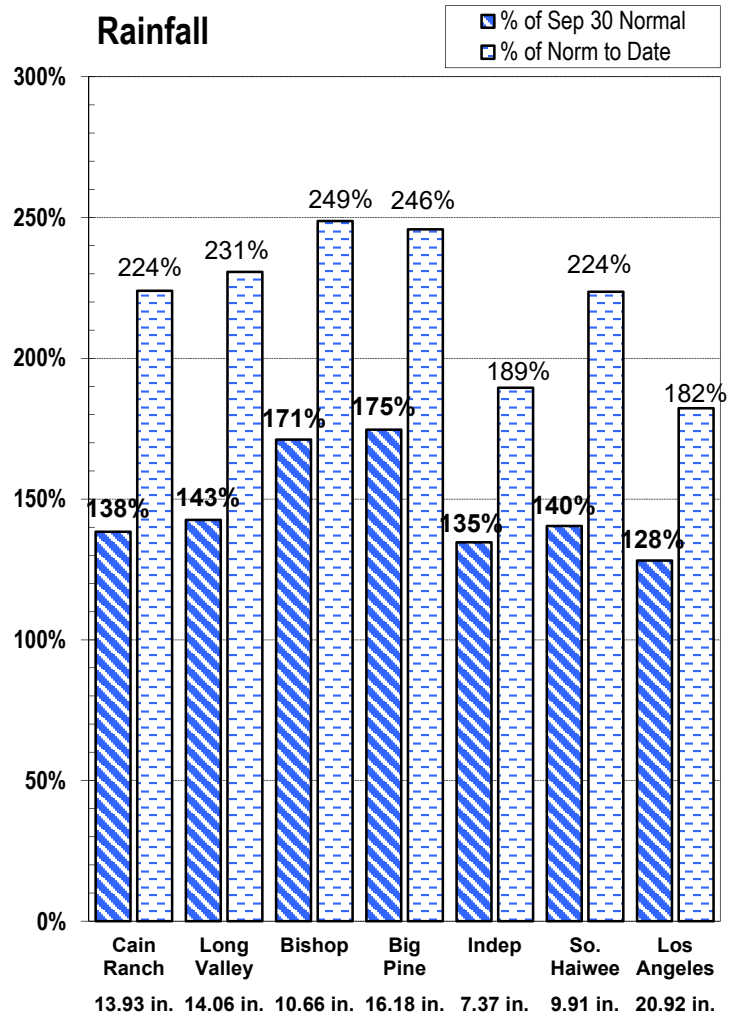

# EASTERN SIERRA CURRENT PRECIPITATION CONDITIONS February 28, 2023

*Measurement as Inches Water Content; Precipitation totals are cumulative for water year beginning Oct 1*